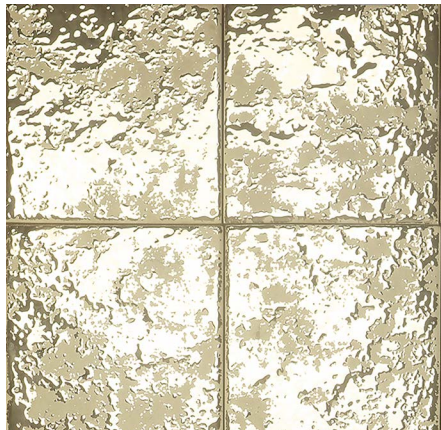

# Golden Stone

Glazed Porcelain

**6"x6"**  
14.7x14.7 cm