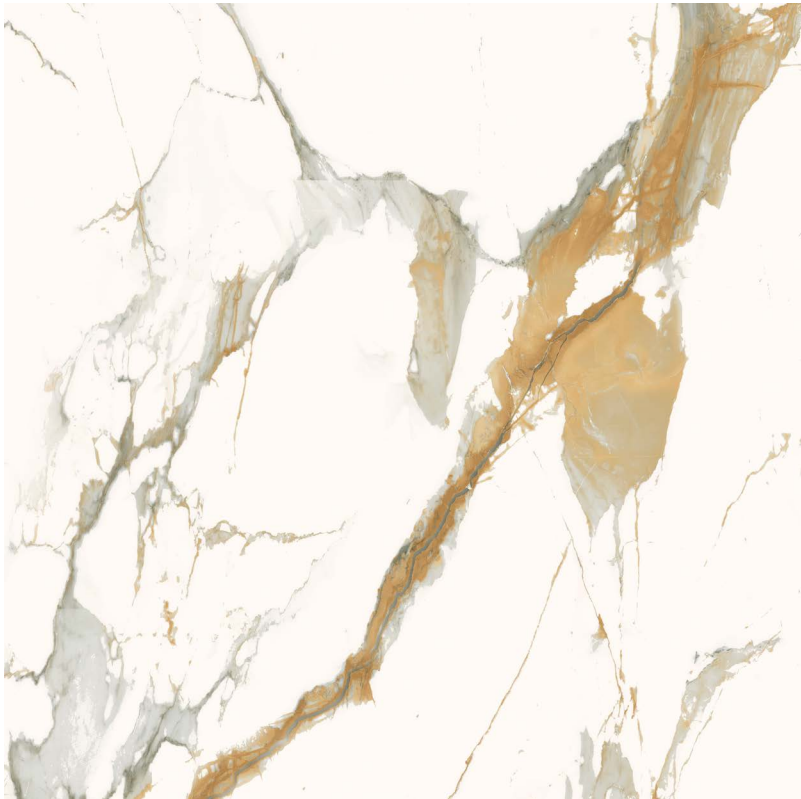

# Theia

Ceramic Wall & Glazed Porcelain

10-11mm

**11.8"x35.4"**  
30x90 cm

**35.4"x35.4"**  
90x90 cm

Theia

**11.8"x35.4"**  
188486

Theia