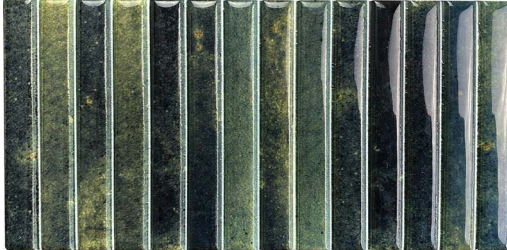

4.5"x9.1" Glossy
188861