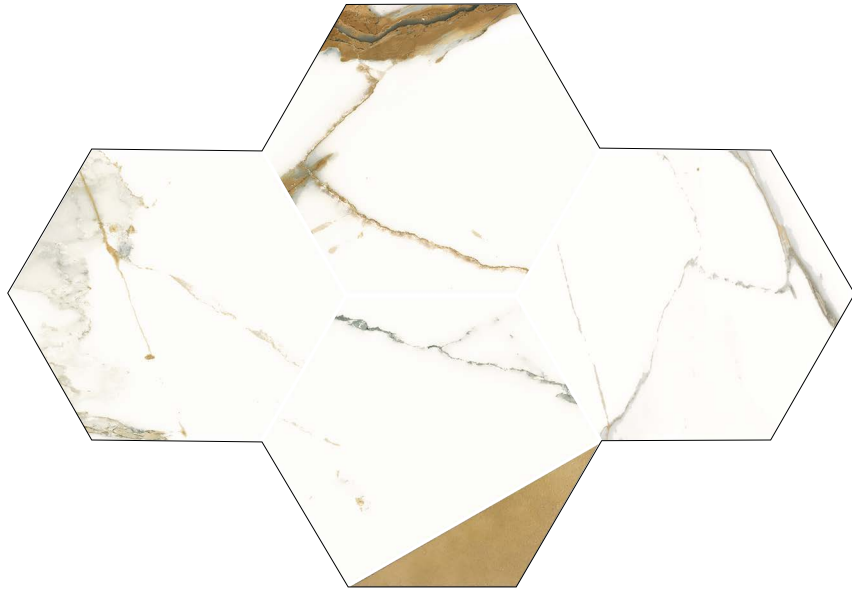

# Theia

Ceramic Wall & Glazed Porcelain

**10"x11.6"**  
25.5x29.5 cm