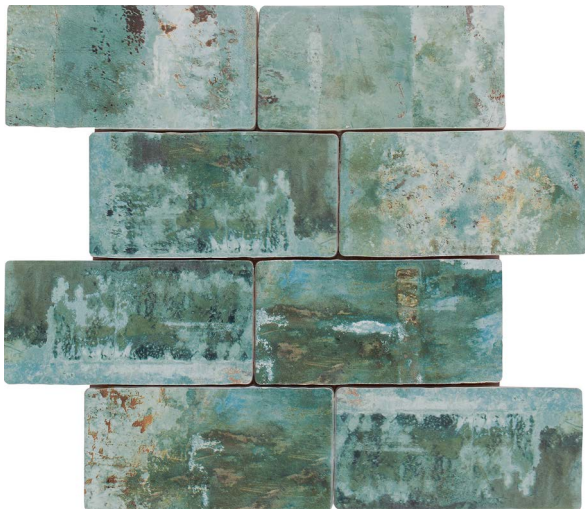

Libertas

11.8"x11.8"
187600