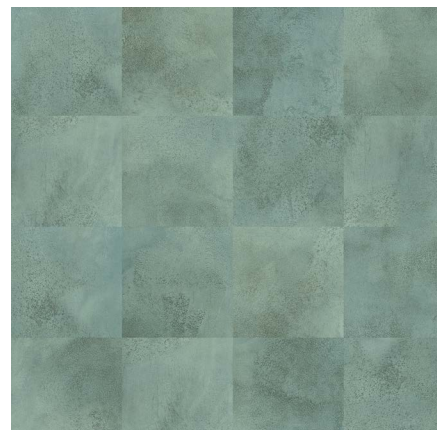

Teal

6"x6" Matte Anti-Slip
189077