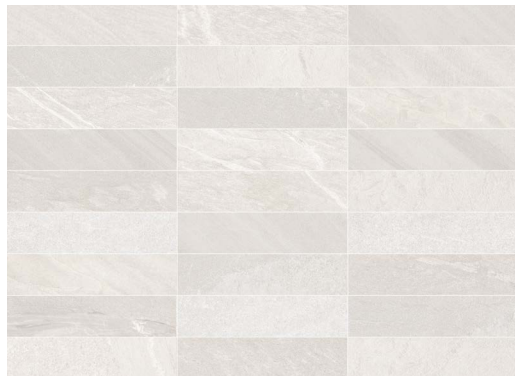

Pietrasanta

Glazed Porcelain

3"x11"
7x28 cm

Ivory

3"x11"
188830