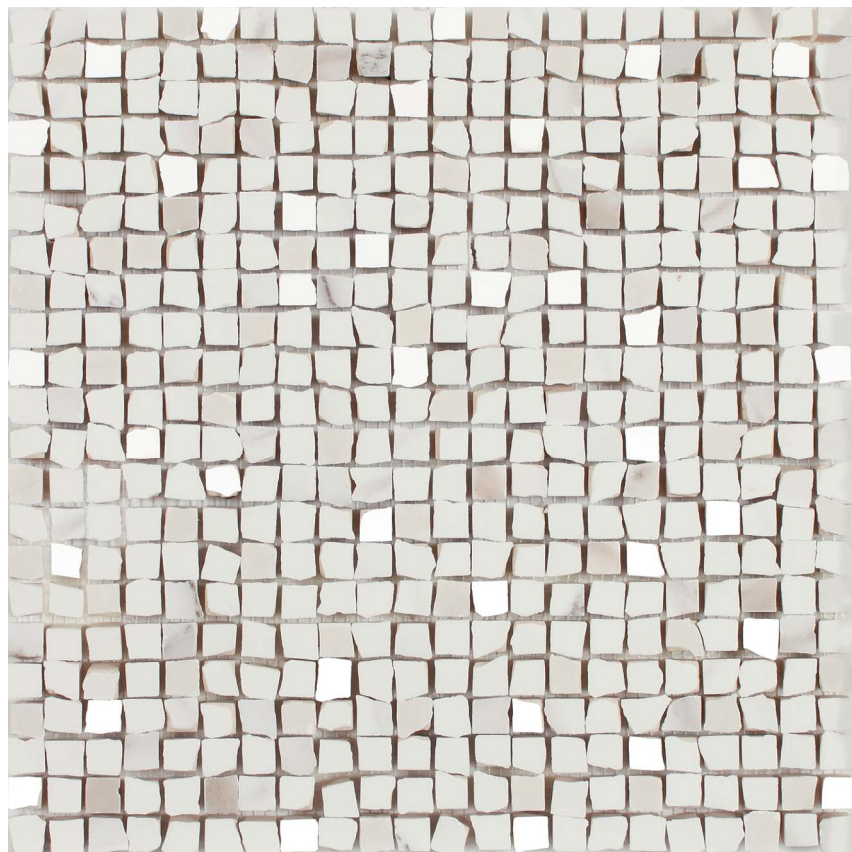

# Calacatta

Ceramic Wall & Glazed Porcelain

**11.8"x11.8"**  
30x30 cm