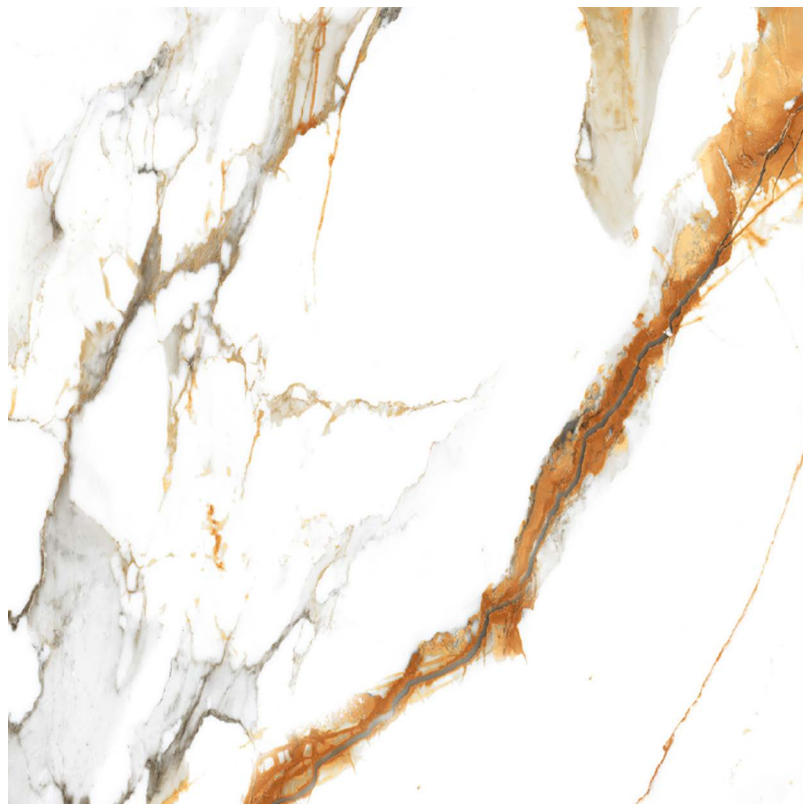

# Theia

Ceramic Wall & Glazed Porcelain

**23.6"x23.6"**  
60x60 cm